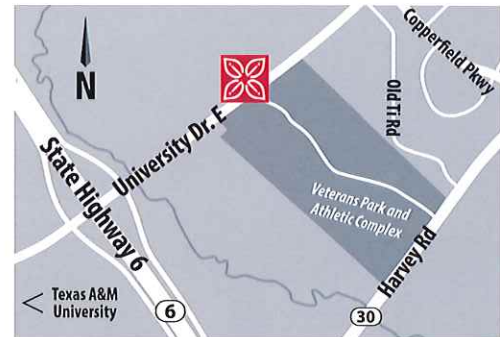

AREA ATTRACTIONS

Set on University Drive, in the heart of Aggieland, TX, the Hilton Garden Inn Bryan/College Station hotel is just three miles from Texas A&M University and offers easy access to Brayton Fire Field, Reed Arena and the George Bush Presidential Library. Explore the boutique stores of downtown Bryan, visit galleries and art shows or cheer on the local team at a softball game. Savor authentic Texan cuisine at one of the many restaurants nearby and enjoy the eclectic nightlife of Bryan-College Station, ranging from sports bars and nightclubs to live music venues.

SOCIALIZE. CONNECT. REFRESH. RELAX.

Located on University Drive East in the Heart of Aggieland, the Hilton Garden Inn Bryan/College Station is less than 5 miles from Texas A&M University and offers easy access to Brayton Fire Field, Reed Arena, and the George Bush Presidential Library. Explore the boutique stores of downtown Bryan, visit galleries and art shows or cheer on the local team at a softball game. Savor authentic Texan cuisine at one of the many restaurants nearby and enjoy the eclectic nightlife of Bryan-College Station, ranging from sports bars and nightclubs to live music venues.